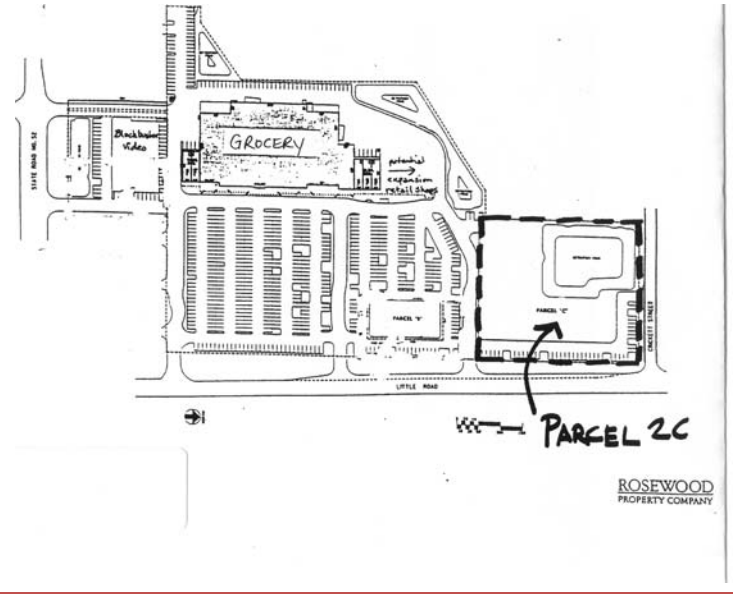

## Hudson, Pasco County, Florida

**Listing Price: \$750,000**

<b>Location:</b>	NWC State Road 52 and Little Road
<b>Size:</b>	Parcel 2C – 122,503 s.f. MOL - Direct access to SR 52 and Little Road
<b>Zoning:</b>	C-2 – General Commercial District